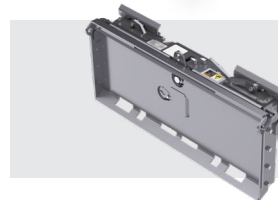

Contact your account manager for immediate assistance, program details, or exceptions

Note: Paladin products must be purchased through authorized dealers only

22084MH-0022
84" Hydraulic Angle Broom

MX7H-0022
84" Hydraulic Angle Power Rake

237500M-0022
Hydraulic Breaker

17446
Tilt Attach Adapter

231180
SharkBite™ Grapple

30945-0022
Pallet Fork Assembly

- Tine Options:
- 66302 - 1.38" x 4" x 42" (pair)
 - 67604 - 1.38" x 4" x 48" (pair)
 - 102032 - 1.5" x 4" x 42" (pair)
 - 102034 - 1.5" x 4" x 48" (pair)