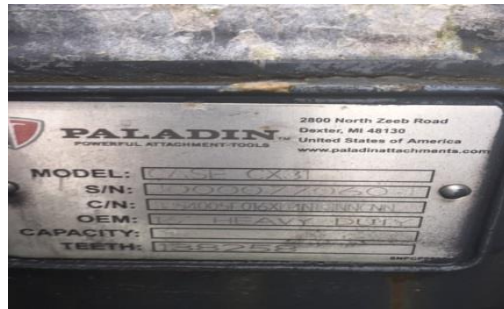

SALE PRICE: \$ 705.65

Main Pin Cribbing Thumb Body

MODEL: HTC-0010K2-TW
SERIAL: J000100903-1 ; J000100904-1

RATED: 9

FOB: OOLTEWAH, TN

John Deere 410 (2.15" Pin)
(includes Cylinder)

SALE PRICE: \$ 884.78

16" Pin On HD Bucket