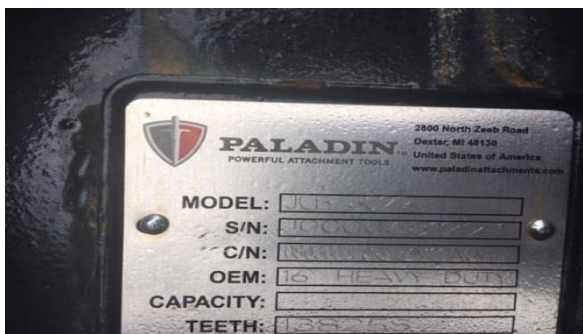

Mechanical Wrench Coupler

MODEL: CM7230M0200

SERIAL: J000062664 - 1

RATED: 9

FOB: Ooltewah, Tn

John Deere: 230, 240, 250, 270, 290

SALE PRICE: $3,387.62

Smartloc Coupler

MODEL: 90A3377

SERIAL: Multiple (3)

RATED: 10

FOB: Ooltewah, Tn

John Deere 120

SALE PRICE: $ 3,027.97

16" HD Bucket

MODEL: 0803005E016XB4N131NNCEN

SERIAL: J000068129-1

RATED: 10

FOB: Ooltewah, Tn

John Deere JCB 803

SALE PRICE: $454.49

Backhoe Weld on Hyd. Thumb

MODEL: 70M0038

SERIAL: J000070745-1

RATED: 10

FOB: Ooltewah, Tn

10/20 class machine

SALE PRICE: $1,687.08