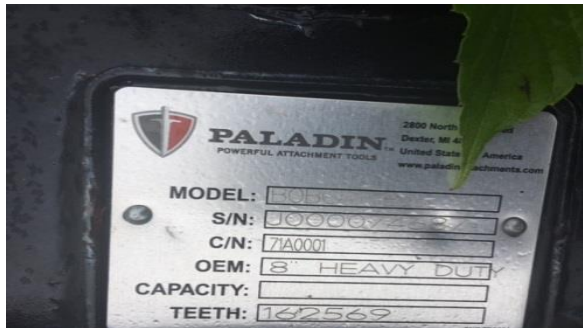

QH Ripper
MODEL: 71A0001
SERIAL: J000074687-1
RATED: 8
FOB: Ooltewah, Tn
027 Quick Hitch
SALE PRICE: $601.34