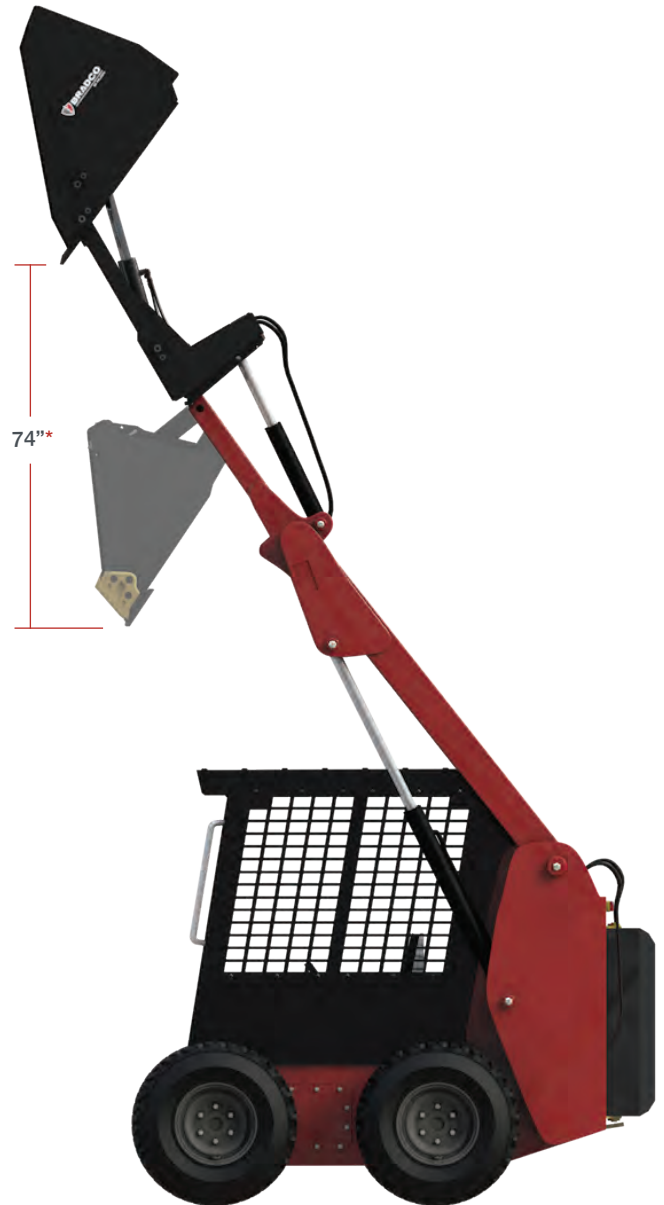

SPECIFICATIONS

	60"	72"	84"	96"
Part Number	122651	122619	122657	122660
Weight (lbs)	1,000	1,145	1,250	1,350
Capacity (cu/yd)	1.00	1.19	1.44	1.68
A. Width (in)	60.75	73	84.75	97.5
B. Height (in)	32.38	32.38	32.38	32.38
C. Depth (in)	49.85	49.85	49.85	49.85
D. Rotation (deg)	114°	114°	114°	114°
Pin Size (in)	1.25	1.25	1.25	1.25
Cylinder Boar (in)	2.5	2.5	2.5	2.5
Cylinder Rod Diameter (in)	1.5	1.5	1.5	1.5

Optional Accessories

BOLT ON EDGES:

- 60": Part No. 15025, 7 HOLES X 9.00 SPACING
- 72": Part No. 15028, 7 HOLES X 11.00 SPACING
- 84": Part No. 16183, 9 HOLES X 9.75 SPACING
- 96": Part No. FFC10084, 16 HOLES X 6.00 SPACING

*Actual height advantage may vary depending on dimensions of standard bucket and make/model of prime mover.