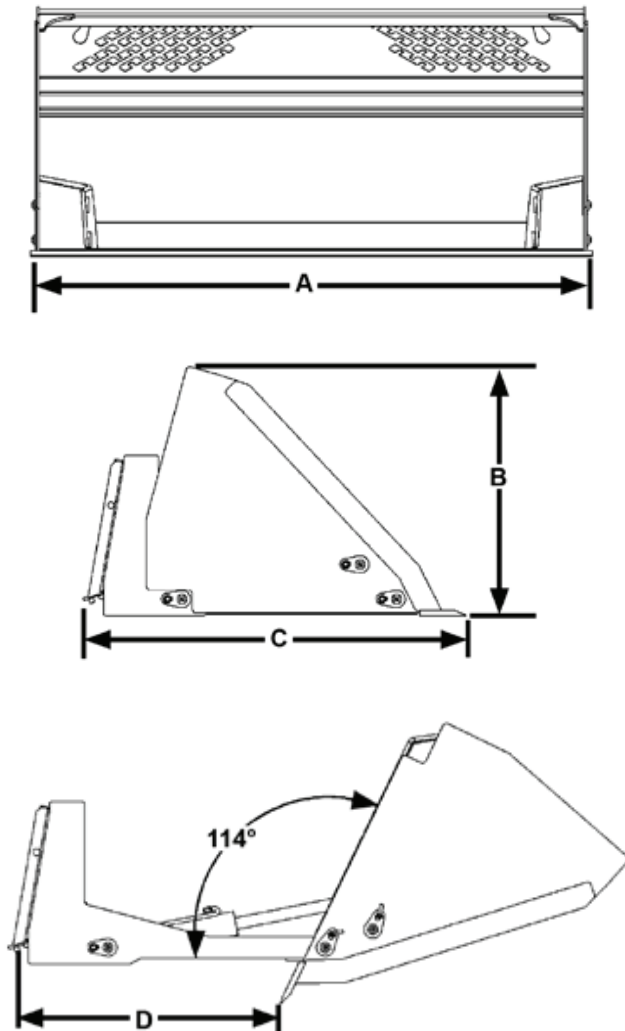

SPECIFICATIONS

	60"	72"	84"	96"
Part Number	122651	122619	122657	122660
Weight (lbs)	1,000	1,145	1,250	1,350
Capacity (cu/yd)	1.00	1.19	1.44	1.68
A. Width (in)	60.75	73	84.75	97.5
B. Height (in)	32.38	32.38	32.38	32.38
C. Depth (in)	49.85	49.85	49.85	49.85
D. Rotation (deg)	114°	114°	114°	114°
Pin Size (in)	1.25	1.25	1.25	1.25
Cylinder Boar (in)	2.5	2.5	2.5	2.5
Cylinder Rod Diameter (in)	1.5	1.5	1.5	1.5

Optional Accessories

BOLT ON EDGES:

- 60": Part No. 15025, 7 HOLES X 9.00 SPACING
- 72": Part No. 15028, 7 HOLES X 11.00 SPACING
- 84": Part No. 16183, 9 HOLES X 9.75 SPACING
- 96": Part No. FFC10084, 16 HOLES X 6.00 SPACING

*Actual height advantage may vary depending on dimensions of standard bucket and make/model of prime mover.