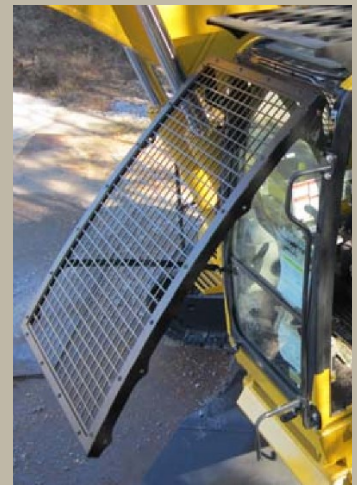

Bolt-on Guards Available for Many Excavator Makes/Models

Front Window Guard

- Guards bolt to existing mounting locations on cab
- Full-size (12MT and up) guards tip out for cleaning
- Select screen guards tested to ISO 10262:1998 (indicated in table on page 2)
- Screen and polycarbonate inserts are interchangeable/replaceable
- Painted flat black to minimize glare
- Install time: <1 hour

Guard Type	Weight	Description	Application
Screen	Full-size: ~110 lbs Mini-ex: ~40 lbs	Laser-cut 3/16" steel with 1.88" square openings	General Purpose
1/2" Polycarbonate	Full size: ~130 lbs Mini-ex: ~40 lbs	Mar/UV-resistant LEXAN MR-10 equivalent	Breaker, Land Management (Brush Cutter, Mulcher, Mower)
Vertical Bars	Full size: ~110 lbs	1/4" steel bars	Demolition, Scrap, Forestry,

Top Guard, Level II

- Tested to ISO 10262:1998
- Bolts to existing mounting locations on cab
- Includes provisions for mounting work lights
- Accommodates telematics antennas
- Install time: ~1 hour Weight: ~200 lbs