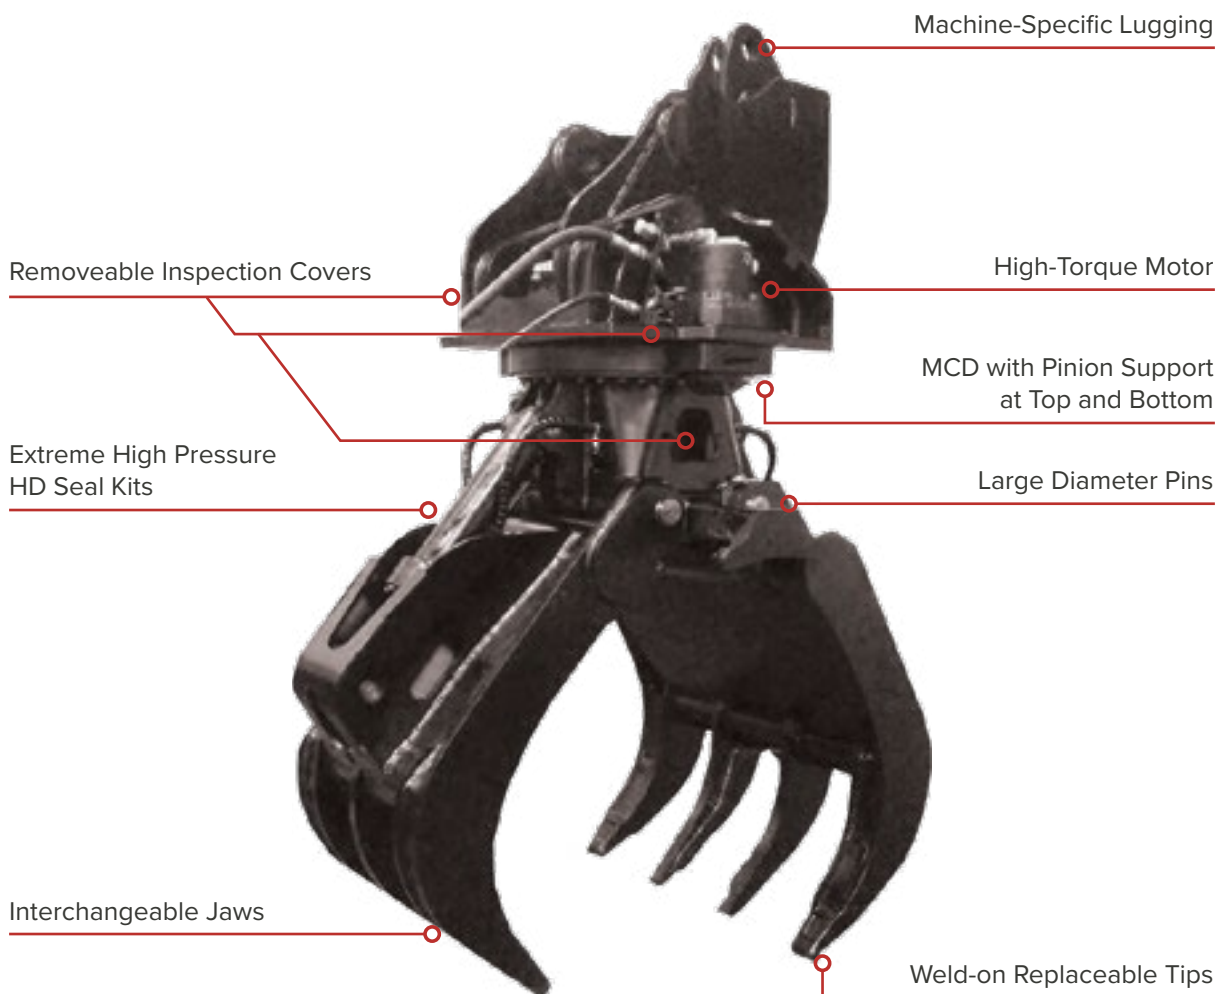

**CWS**  
BY PALADIN

[www.paladinattachments.com](http://www.paladinattachments.com)

*Model shown with service cover plates removed*

## FOR EXCAVATORS

The CWS Power Grapple sets the standard for durability and reliability in rugged environments. Primary applications include forest (bush), mill loading, sorting, decking, hoe-chucking, and yard.

### FEATURES

- Built with High Performance Steel
- Redesigned Product, Based on Customer Insight and Feedback
- Engineered applying Finite Element Analysis (FEA)
- Standardized Hose Lengths
- Large Service Access Ports
- Quickly Mount Pin-on or Quick Coupler Connections
- Customized to Application
- Handle Logs and Trees with Efficiency and Control
- Highly Accessible for Service & Maintenance

### STANDARD JAW SIZES\*

- 6.0 sq ft, 42" wide
- 8.0 sq ft, 42" wide
- 10.0 sq ft, 42" wide
- 12.0 sq ft, 42" wide

\*NOTE: Custom Jaw Styles Available

2800 N. Zeeb Road // Dexter, MI 48130 // 833-723-1843 // [www.paladinattachments.com](http://www.paladinattachments.com)