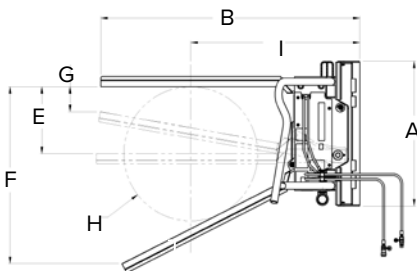

Features

- Position plants, trees and large shrubs quickly and with ease
- Will grasp up to 44" tree balls
- 6" tread plate on forks to firmly grip bags, boxes, pots and rocks
- 3,000 lb carrying capacity

Bradco® Tree Forks by Paladin, are designed to pick up and transport balled trees. Very popular in nurseries and with landscapers on large work sites.

SPECIFICATIONS

A. Overall Width	48"
B. Overall Length	85"
C. Overall Height	60.5"
D. Fork Length	64"
E. Parallel Spread of Forks	17.75"
F. Fork Opening at Tips (open)	54.5"
G. Fork Opening at Tips (closed)	4"
H. Maximum Ball Size	44"
I. Distance from Hitch to center of 44" Ball	56"
Weight	680 lbs
Maximum Load Capacity	3,000 lbs