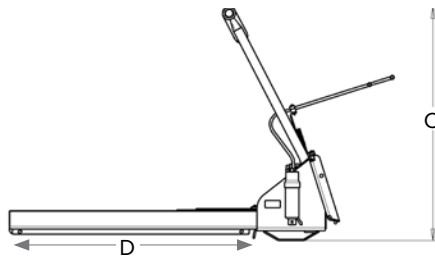

Features

- Position plants, trees and large shrubs quickly and with ease
- Will grasp up to 44" tree balls
- 6" tread plate on forks to firmly grip bags, boxes, pots and rocks
- 3,000 lb carrying capacity

Bradco® Tree Forks by Paladin, are designed to pick up and transport balled trees. Very popular in nurseries and with landscapers on large work sites.

SPECIFICATIONS

A. Overall Width	48"
B. Overall Length	85"
C. Overall Height	60.5"
D. Fork Length	64"
E. Parallel Spread of Forks	17.75"
F. Fork Opening at Tips (open)	54.5"
G. Fork Opening at Tips (closed)	4"
H. Maximum Ball Size	44"
I. Distance from Hitch to center of 44" Ball	56"
Weight	680 lbs
Maximum Load Capacity	3,000 lbs