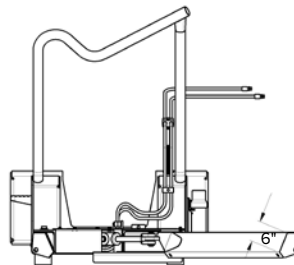

Features

- Position plants, trees and large shrubs quickly and with ease
- Will grasp up to 44" tree balls
- 6" tread plate on forks to firmly grip bags, boxes, pots and rocks
- 3,000 lb carrying capacity

Bradco® Tree Forks by Paladin, are designed to pick up and transport balled trees. Very popular in nurseries and with landscapers on large work sites.

SPECIFICATIONS

A. Overall Width	48"
B. Overall Length	85"
C. Overall Height	60.5"
D. Fork Length	64"
E. Parallel Spread of Forks	17.75"
F. Fork Opening at Tips (open)	54.5"
G. Fork Opening at Tips (closed)	4"
H. Maximum Ball Size	44"
I. Distance from Hitch to center of 44" Ball	56"
Weight	680 lbs
Maximum Load Capacity	3,000 lbs