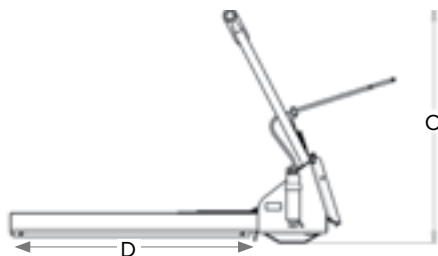

Features

- Position plants, trees and large shrubs quickly and with ease
- Will grasp up to 44" tree balls
- 6" tread plate on forks to firmly grip bags, boxes, pots and rocks
- 3,000 lb carrying capacity

Bradco® Tree Forks by Paladin, are designed to pick up and transport balled trees. Very popular in nurseries and with landscapers on large work sites.

SPECIFICATIONS

A. Overall Width	48"
B. Overall Length	85"
C. Overall Height	60.5"
D. Fork Length	64"
E. Parallel Spread of Forks	17.75"
F. Fork Opening at Tips (open)	54.5"
G. Fork Opening at Tips (closed)	4"
H. Maximum Ball Size	44"
I. Distance from Hitch to center of 44" Ball	56"
Weight	680 lbs
Maximum Load Capacity	3,000 lbs