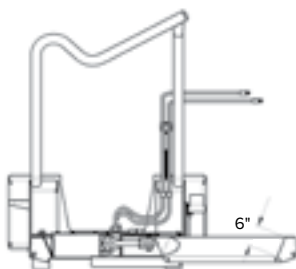

Features

- Position plants, trees and large shrubs quickly and with ease
- Will grasp up to 44" tree balls
- 6" tread plate on forks to firmly grip bags, boxes, pots and rocks
- 3,000 lb carrying capacity

Bradco® Tree Forks by Paladin, are designed to pick up and transport balled trees. Very popular in nurseries and with landscapers on large work sites.

SPECIFICATIONS

A. Overall Width	48"
B. Overall Length	85"
C. Overall Height	60.5"
D. Fork Length	64"
E. Parallel Spread of Forks	17.75"
F. Fork Opening at Tips (open)	54.5"
G. Fork Opening at Tips (closed)	4"
H. Maximum Ball Size	44"
I. Distance from Hitch to center of 44" Ball	56"
Weight	680 lbs
Maximum Load Capacity	3,000 lbs