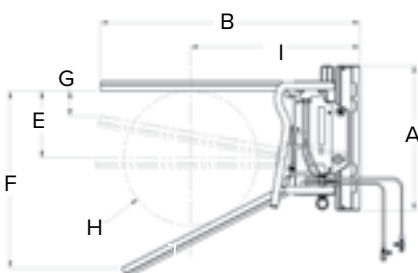

Features

- Position plants, trees and large shrubs quickly and with ease
- Will grasp up to 44" tree balls
- 6" tread plate on forks to firmly grip bags, boxes, pots and rocks
- 3,000 lb carrying capacity

Bradco® Tree Forks by Paladin, are designed to pick up and transport balled trees. Very popular in nurseries and with landscapers on large work sites.

SPECIFICATIONS

A. Overall Width	48"
B. Overall Length	85"
C. Overall Height	60.5"
D. Fork Length	64"
E. Parallel Spread of Forks	17.75"
F. Fork Opening at Tips (open)	54.5"
G. Fork Opening at Tips (closed)	4"
H. Maximum Ball Size	44"
I. Distance from Hitch to center of 44" Ball	56"
Weight	680 lbs
Maximum Load Capacity	3,000 lbs