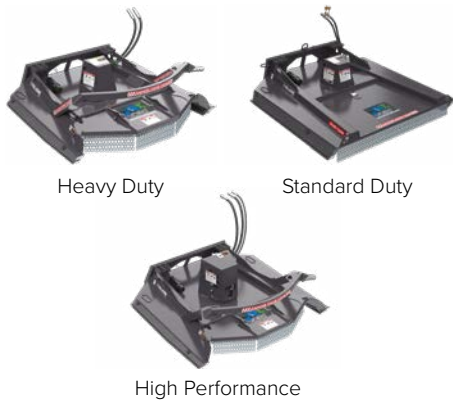

TILT ATTACH

17446 TILT ATTACH ASSY, HD

OPTIONS

- 103577 66" HOSE KIT W/ FLAT FACE COUPLERS
- 103603 94" HOSE KIT W/ FLAT FACE COUPLERS
- 88725 VALVE KIT TILT ATTACH (ELECTRIC/HYD ACTUATION)

BRUSH CUTTERS

- 31766-0022 BRUSH CUTTER, GSE 66", 20-34GPM, 1/2" QD
- 31766-9925 BRUSH CUTTER, GSE 66", 20-34GPM, 3/4" QD
- 30272-0022 BRUSH CUTTER GS, 72", 30-45GPM, 1/2" QD
- 30272-9925 BRUSH CUTTER GS, 72", 30-45GPM, 3/4" QD
- 31872-0022 BRUSH CUTTER HP, 72", 30-45GPM, 1/2" QD
- 31872-9925 BRUSH CUTTER HP, 72", 30-45GPM, 3/4" QD
- 31884-0022 BRUSH CUTTER HP, 84", 30-45GPM, 1/2" QD
- 31884-9925 BRUSH CUTTER HP, 84", 30-45GPM, 3/4" QD

SHARKBITE™ GRAPPLE

233180 GRAPPLE ASSY, ITA CL2, SSL, 1/2" QDC's FITS CL2 ITA FRAMES, INCLUDED HOSES AND QD'S